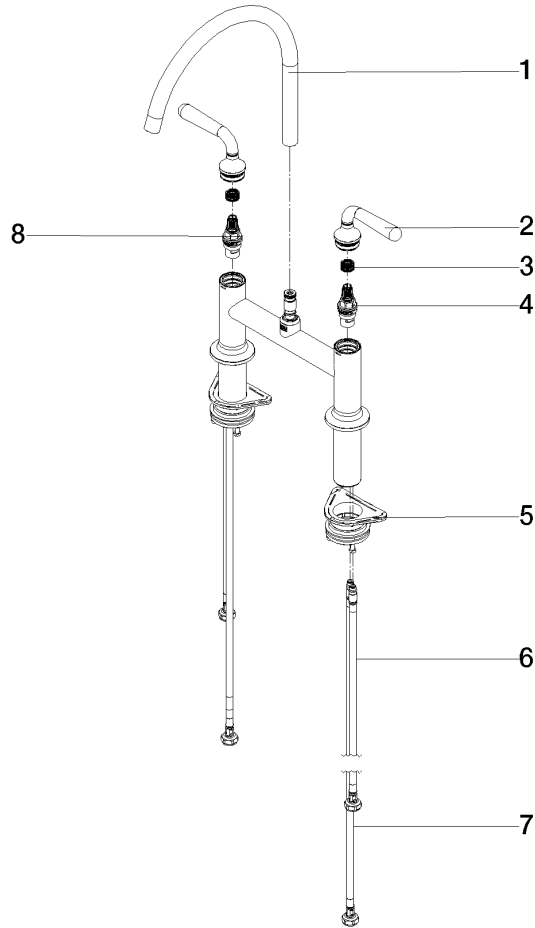

19 815 809

- 241mm projection
- pivotable spout 360°
- air-enriched flow
- max. flow 7 l/min at 3 bar flow pressure
- lead-free
- This product can help a building meet the requirements of Green Building Rating Systems, e.g. LEED®, BREEAM®, DGNB

Recommended miscellaneous

VAIA Dispenser with rosette - Chrome 82 434 809-00

19 815 809

mm [inches]  
1:5

### Flow rate chart

### Certificates

LGA\_38632.

19 815 809

Spare parts list

No.	Item Number	Name	Quantity used	Delivery time
1	90 28 22 396 00-00	spout	1	10
2	90 20 80 057 00-00	handle	2	10
3	90 12 12 232 00 90	fixing cap	2	2
4	90 90 03 130 00 90	top	1	2
5	04 30 11 040 00 90	fixing set	2	2
6	04 30 04 100 00 90	hose	2	2
7	04 30 04 101 00 90	hose	2	2
8	90 90 03 131 00 90	top	1	2