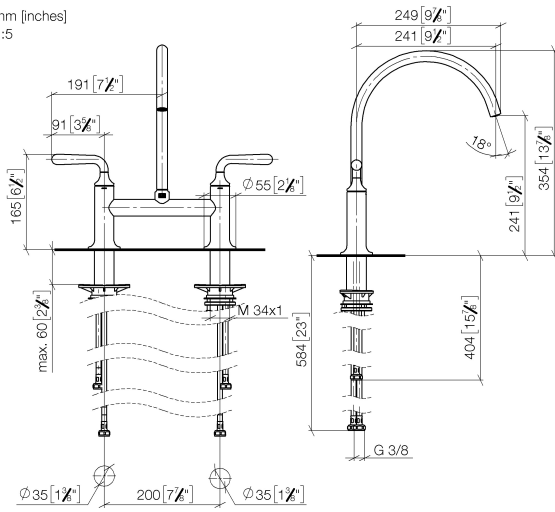

19 815 809

- 241mm projection
- pivotable spout 360°
- air-enriched flow
- max. flow 7 l/min at 3 bar flow pressure
- lead-free
- This product can help a building meet the requirements of Green Building Rating Systems, e.g. LEED®, BREEAM®, DGNB

Recommended miscellaneous

VAIA Dispenser with rosette - Chrome 82 434 809-00

19 815 809

mm [inches]  
1:5

### Flow rate chart

### Certificates

LGA\_38632.

19 815 809

Spare parts list

No.	Item Number	Name	Quantity used	Delivery time
1	90 28 22 396 00-00	spout	1	10
2	90 20 80 057 00-00	handle	2	10
3	90 12 12 232 00 90	fixing cap	2	2
4	90 90 03 130 00 90	top	1	2
5	04 30 11 040 00 90	fixing set	2	2
6	04 30 04 100 00 90	hose	2	2
7	04 30 04 101 00 90	hose	2	2
8	90 90 03 131 00 90	top	1	2